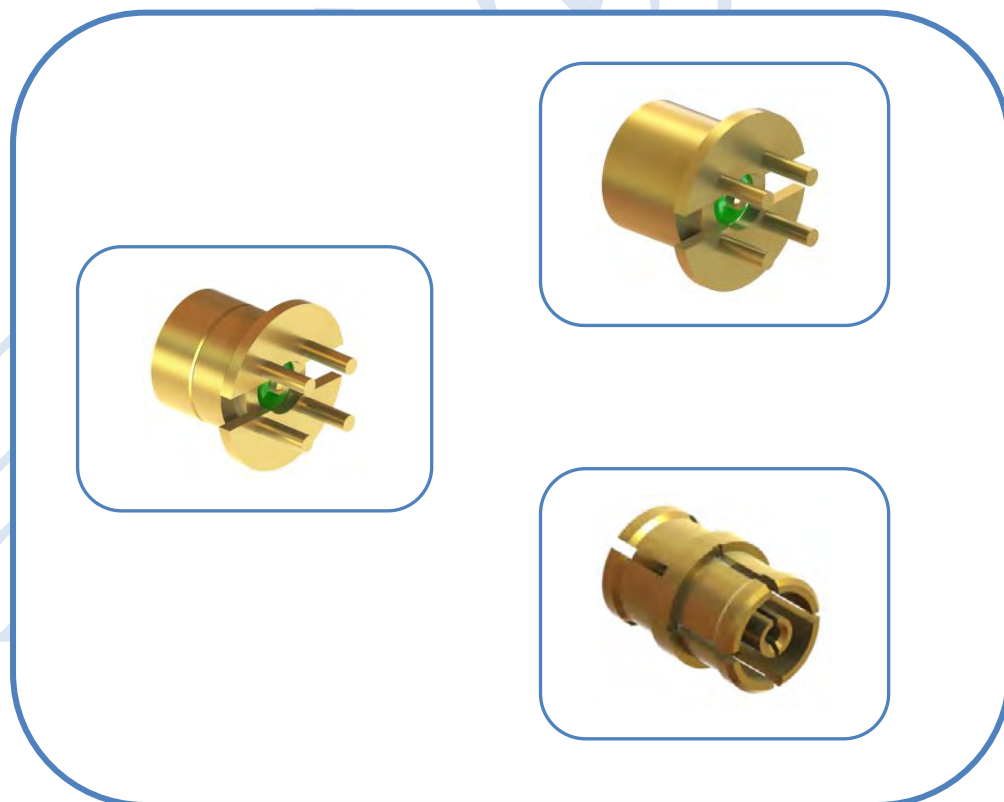

## 50 Ω 连接器 50Ω connectors

### SSMP 系列射频同轴连接器 SERIES SSMP RF. COAXIAL CONNECTORS

SSMP 型连接器是一种微型推入式盲插射频同轴连接器，使用频率最高可达 65GHz，适用于高密度及有盲插需求的产品应用，广泛应用于雷达、航空、航天等军工通讯领域中。

SSMP connector is a kind of micro push-in blind plug RF coaxial connector, the use of frequency up to 65GHz, suitable for high-density and blind plug requirements of product applications, widely used in radar, aviation, aerospace and other military communication fields.

### ◆ 部分产品型号外形参数 Partial Products Overall Specification

产品型号	适配电缆		
Product No.	Matched cable		
SSMPM-F-E(F)	-		
079-01			
SSMPM-F-E(S)	-		
079-02			
SSMPF/SSMPF	-		
079/079-03			

SMP series is a kind of ultra-small push-in RF coaxial connectors, featuring small size, light weight, excellent vibration resistance, wide operating band, etc. with a frequency of up to 40GHz, the plug full escapement (F), half escapement (L) and optical holes (S) three interface forms. Allow a certain amount of mismatch in axial and radial direction, suitable for modular intensive installation requiring high reliability, widely used in radar, aviation, aerospace and civil communication fields.